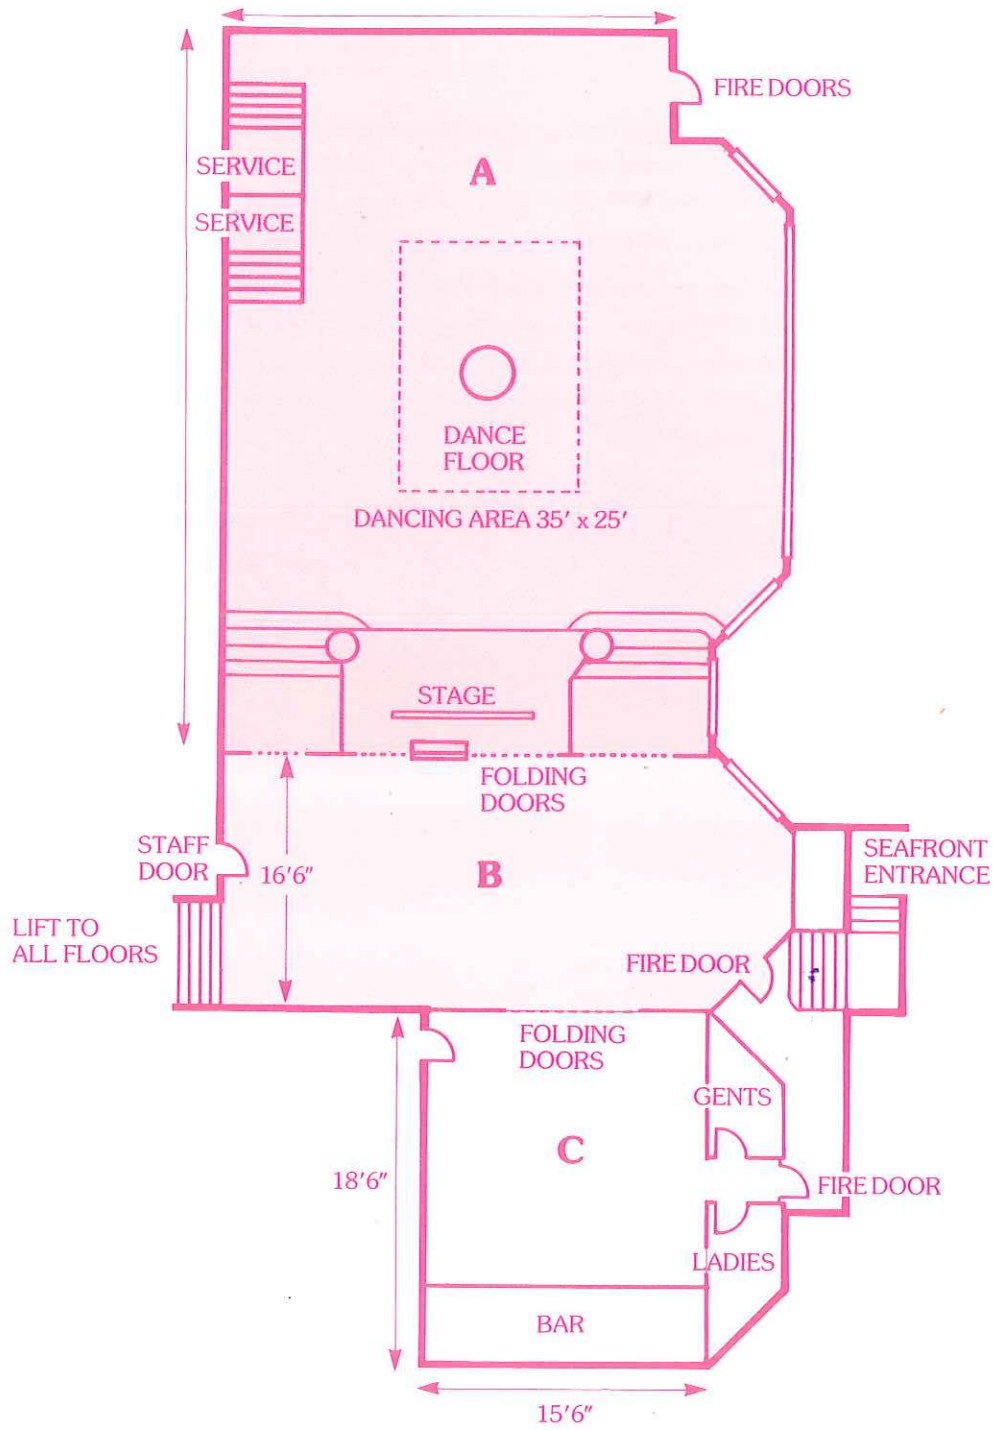

THE CUMBERLAND SUITE

Suite	Theatre	Classroom	Boardroom	Banquet	Reception	Area	Ceiling Height	Access	Lighting
A	150	50	50	150	200	1720 sq. ft.	11'6"	Ground floor/ Lower Ground floor	Windows Tungsten Dimmers Spotlights
B	30	20	25	-	40	660 sq. ft.	8'6"	Ground floor/ Lower Ground floor	Window Tungsten
C	10	-	8	-	20	286 sq. ft.	8'6"	Ground floor/ Lower Ground floor	Tungsten